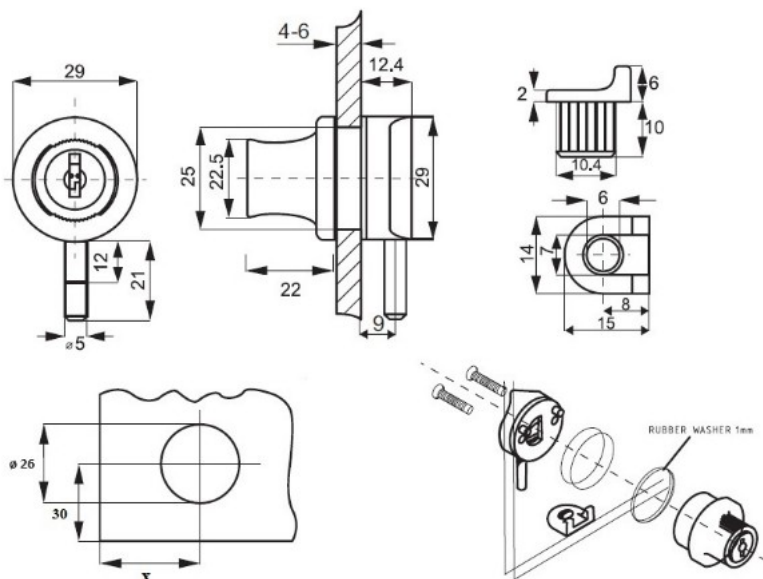

## Description:

Glass Door Lock X-689, CK SISO, Matt Nickel Pl, 4-6mm Glass

## Item number:

14.09.131-1

Units	Box	Carton	HS Code	Barcode
Pcs.	15	150	8301300000	
				5704866046213